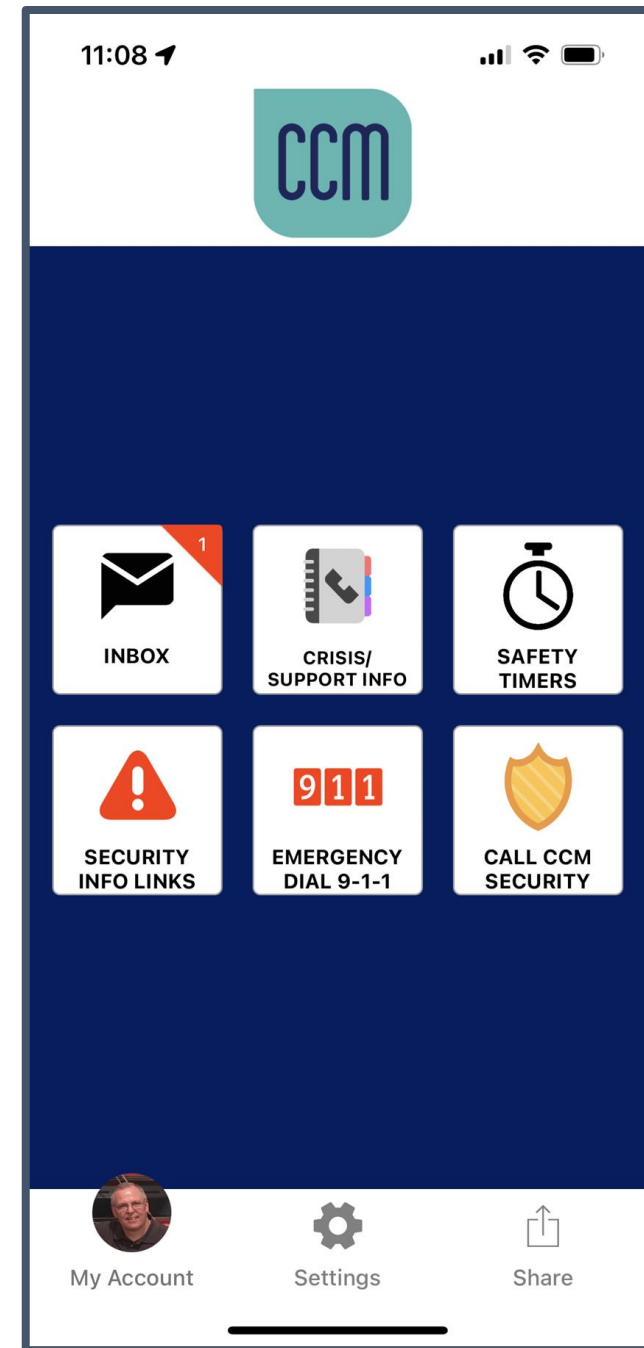

County College of Morris The Rave Guardian App Features and Overview

Steve Ackerman February 2023

Overview

Rave Guardian is a custom-branded personal safety app that helps institutions connect and engage with their communities wherever they are. It partners with our Rave Alert software, which sends out our Titan Alerts.

CCM has partnered with Rave and the Morris County 9-1-1 center to maximize the benefits of the app.

Overview

The free Rave Guardian app can help turn any smartphone into a personal safety device and is an integral part of CCM's program to promote the well-being of the campus community. In conjunction with the Emergency Notification System, it provides both mass notification services (Titan Alerts) and quick access to important safety and wellness contacts, information and resources.

Calling 9-1-1

LOCATION-LOCATION-LOCATION!!

- During an emergency, location is the most important thing. The 9-1-1 dispatcher needs to know where you are so they can send help.
- The Guardian App will show your location to the dispatcher.
- If you choose, you can disable location sharing on your phone and not share your location.