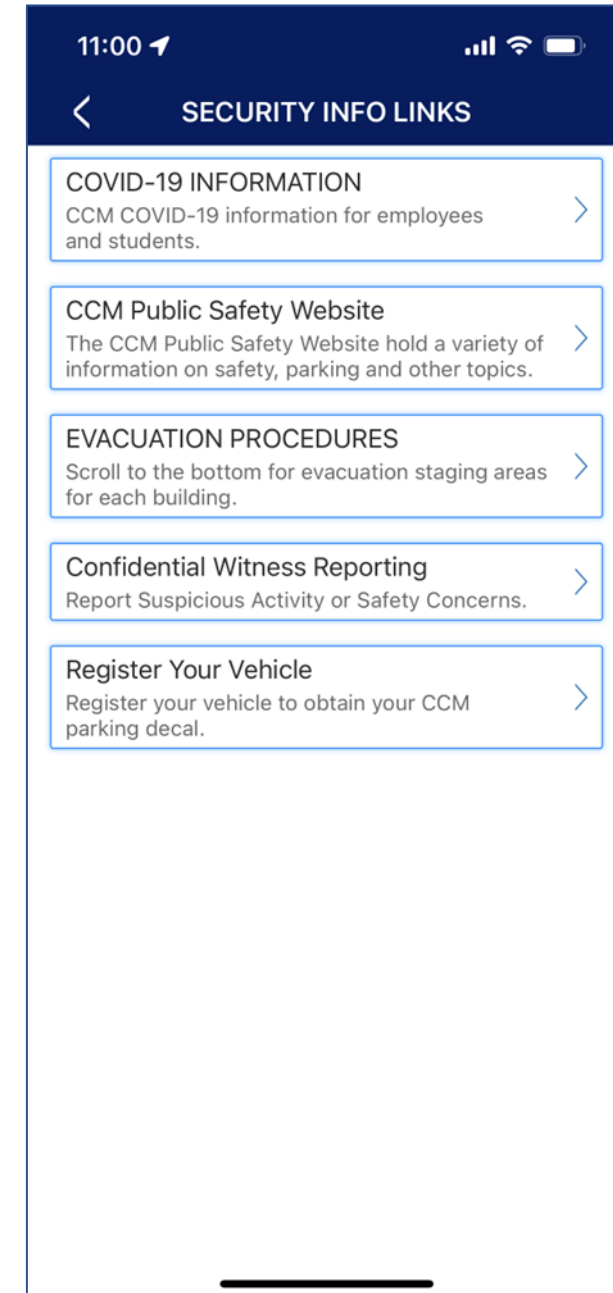

Security Information

On the Security Information Page, you can:

- Get COVID-19 information for CCM
- Access the CCM Public Safety website
- Read our Evacuation Procedures
- Report suspicious activity by filing a Confidential Witness Report
- Register Your Vehicle and then obtain your CCM parking decal.