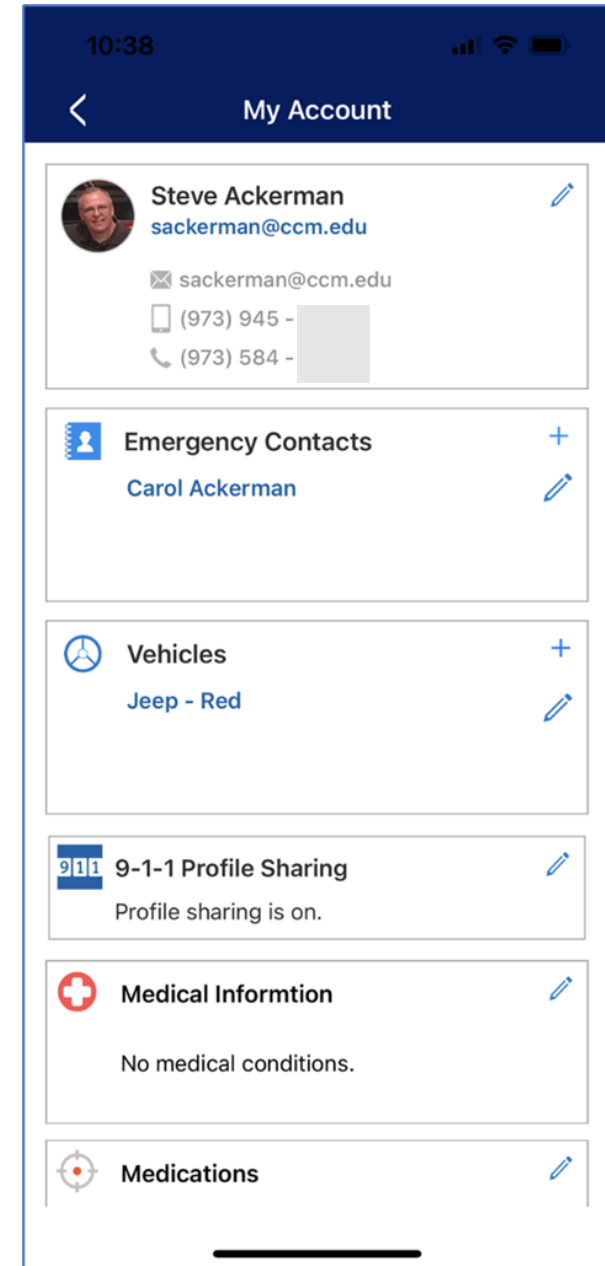

County College of Morris The Rave Guardian App Features and Overview

Steve Ackerman February 2023

Overview

Rave Guardian is a custom-branded personal safety app that helps institutions connect and engage with their communities wherever they are. It partners with our Rave Alert software, which sends out our Titan Alerts.

CCM has partnered with Rave and the Morris County 9-1-1 center to maximize the benefits of the app.

Overview

The free Rave Guardian app can help turn any smartphone into a personal safety device and is an integral part of CCM's program to promote the well-being of the campus community. In conjunction with the Emergency Notification System, it provides both mass notification services (Titan Alerts) and quick access to important safety and wellness contacts, information and resources.

Calling 9-1-1

LOCATION-LOCATION-LOCATION!!

- During an emergency, location is the most important thing. The 9-1-1 dispatcher needs to know where you are so they can send help.
- The Guardian App will show your location to the dispatcher.
- If you choose, you can disable location sharing on your phone and not share your location.

Calling 9-1-1

My Account – Profile Information

In the My Account area, you can enter emergency contact information and share that information with 9-1-1 dispatchers if you choose.

- Your contact information
- Emergency contact details
- Your vehicle information
- Choose to share your information with 9-1-1
- Medical Information
- Medications Taken