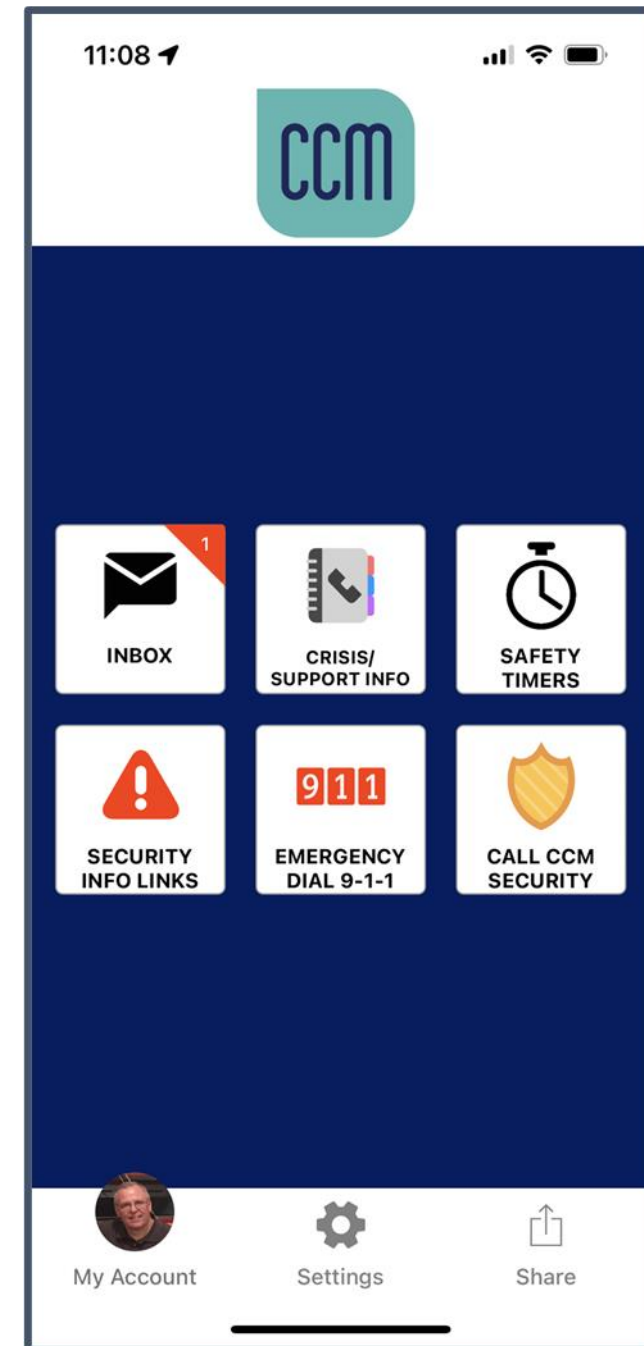

Features

Receive Titan Alerts.

Call 9-1-1 for emergency situations.

Call CCM Public Safety for assistance

Access security information such as reporting suspicious activity and registering your vehicle.

Call a variety of CCM and external support/crisis lines and services.

Set a Guardian Timer, through which you can invite a friend or family member to virtually escort you to and from locations.