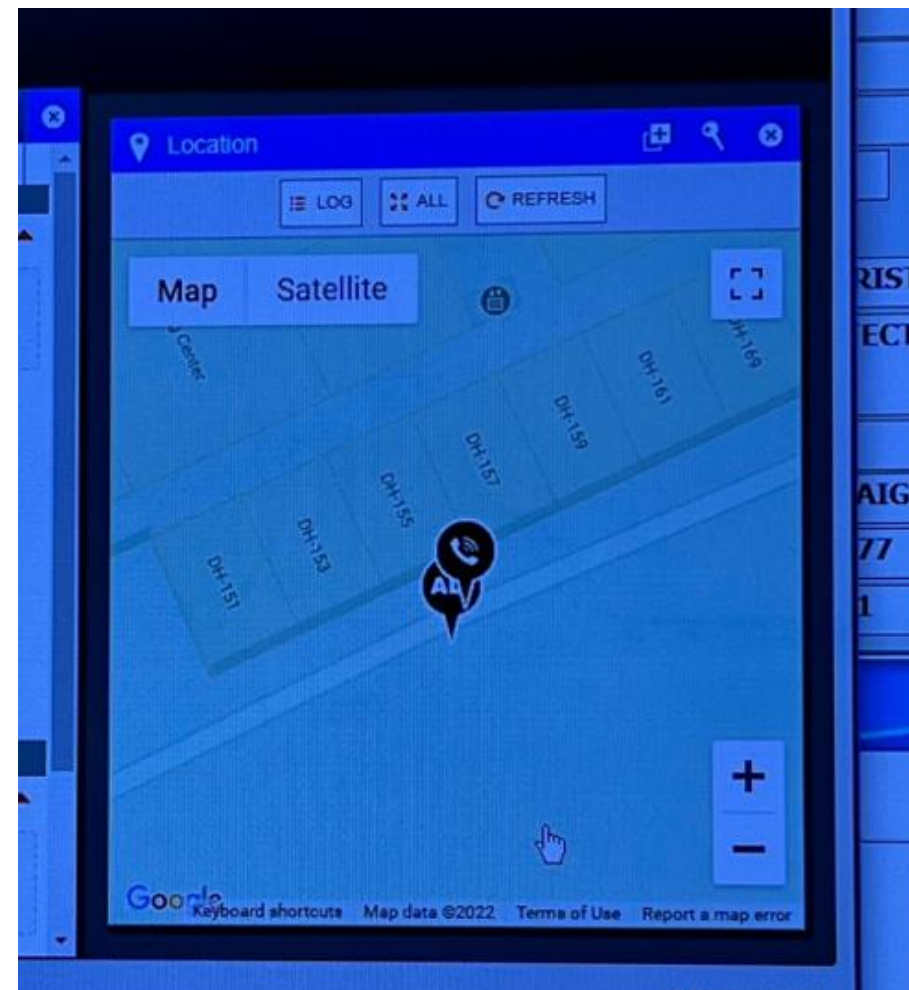

County College of Morris The Rave Guardian App Features and Overview

Steve Ackerman February 2023

Overview

Rave Guardian is a custom-branded personal safety app that helps institutions connect and engage with their communities wherever they are. It partners with our Rave Alert software, which sends out our Titan Alerts.

CCM has partnered with Rave and the Morris County 9-1-1 center to maximize the benefits of the app.

Overview

The free Rave Guardian app can help turn any smartphone into a personal safety device and is an integral part of CCM's program to promote the well-being of the campus community. In conjunction with the Emergency Notification System, it provides both mass notification services (Titan Alerts) and quick access to important safety and wellness contacts, information and resources.

Set a Guardian Timer, through which you can invite a friend or family member to virtually escort you to and from locations.

Features

It is important to note that only the Guardian app features listed here are “turned on” and available for use by members of the CCM community.

Calling 9-1-1

LOCATION-LOCATION-LOCATION!!

- During an emergency, location is the most important thing. The 9-1-1 dispatcher needs to know where you are so they can send help.
- The Guardian App will show your location to the dispatcher.
- If you choose, you can disable location sharing on your phone and not share your location.