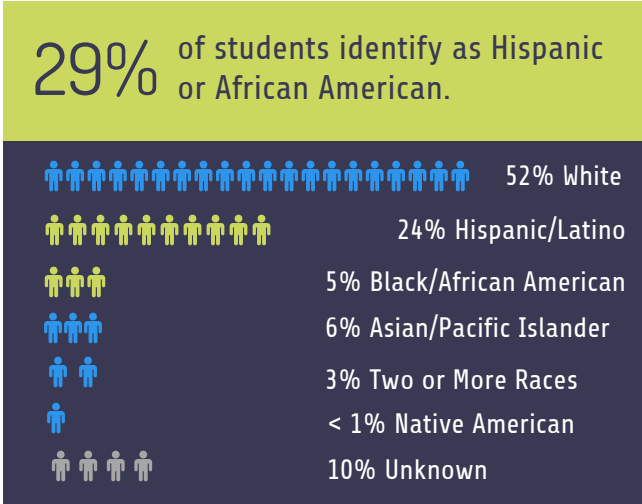

CCM Student Profile

All Students

5,365 students are enrolled at CCM for the Spring 2022 term.

The majority are continuing students.

Most students are seeking an Associate Degree.

Most live in northern NJ.

81% (4,341) from Morris County
18% from other NJ counties
< 1% from out of state

Top 5 Majors

Nursing A.A.S.	13%
Business Administration A.S.	13%
Liberal Arts and Sciences: Humanities/Social Science A.A.S.	11%
Science and Mathematics: Biology A.S.	5%
Criminal Justice A.S.	4%