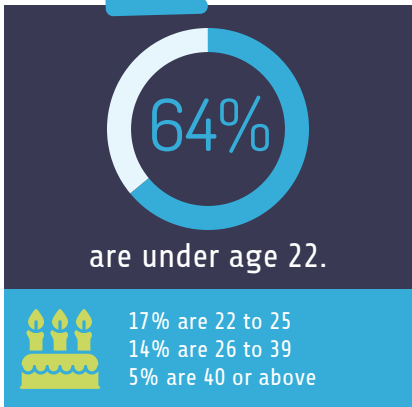

CCM Student Profile

All Students

5,365 students are enrolled at CCM for the Spring 2022 term.

The majority are continuing students.

Most students are seeking an Associate Degree.

Most live in northern NJ.

81% (4,341) from Morris County
18% from other NJ counties
< 1% from out of state