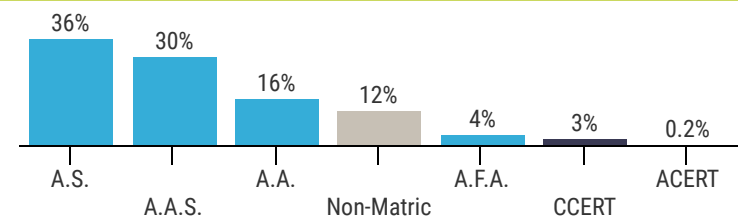

CCM Student Profile

All Students

5,365 students are enrolled at CCM for the Spring 2022 term.

The majority are continuing students.

Most students are seeking an Associate Degree.

Most live in northern NJ.

81% (4,341) from Morris County
18% from other NJ counties
< 1% from out of state

Top 5 Majors

Nursing A.A.S.	13%
Business Administration A.S.	13%
Liberal Arts and Sciences: Humanities/Social Science A.A.S.	11%
Science and Mathematics: Biology A.S.	5%
Criminal Justice A.S.	4%