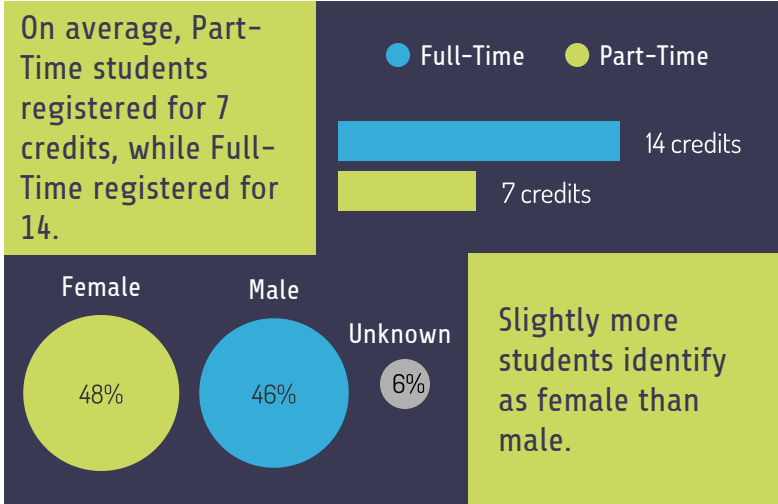

CCM Student Profile

All Students

5,365 students are enrolled at CCM for the Spring 2022 term.

The majority are continuing students.

Most students are seeking an Associate Degree.

Most live in northern NJ.

81% (4,341) from Morris County
18% from other NJ counties
< 1% from out of state

Top 5 Majors

Nursing A.A.S.	13%
Business Administration A.S.	13%
Liberal Arts and Sciences: Humanities/Social Science A.A.S.	11%
Science and Mathematics: Biology A.S.	5%
Criminal Justice A.S.	4%