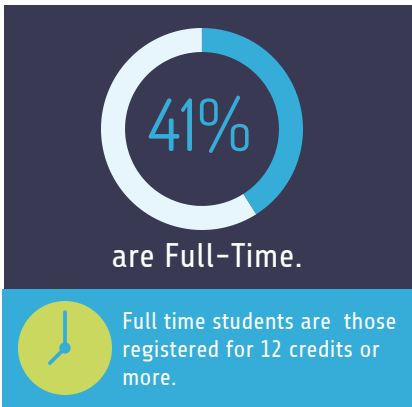

CCM Student Profile

All Students

5,365 students are enrolled at CCM for the Spring 2022 term.

The majority are continuing students.

Most students are seeking an Associate Degree.

Most live in northern NJ.

81% (4,341) from Morris County
18% from other NJ counties
< 1% from out of state