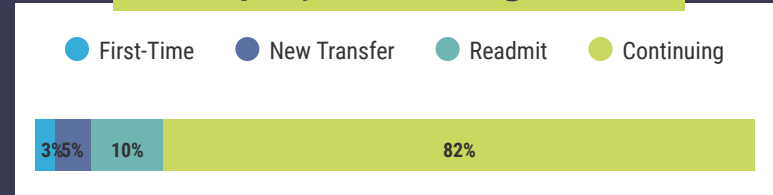

CCM Student Profile

All Students

5,365 students are enrolled at CCM for the Spring 2022 term.

The majority are continuing students.

Most students are seeking an Associate Degree.

Most live in northern NJ.

81% (4,341) from Morris County
18% from other NJ counties
< 1% from out of state