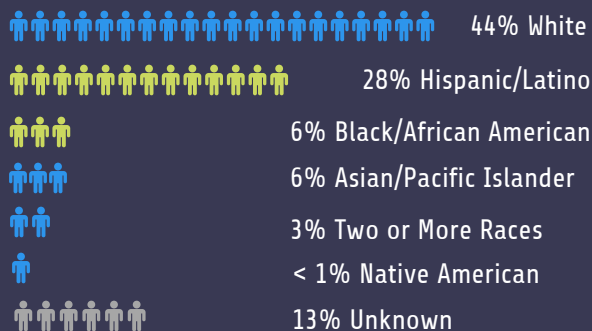

On average, Part-Time students registered for 7 credits while Full-Time registered for 14 credits.

● Full-Time ● Part-Time

Female

Male

Unknown

3%

Slightly more students identify as male than female.

34% of students identify as Hispanic or African American.