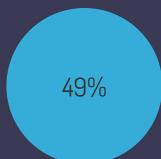

On average, Part-Time students registered for 7 credits while Full-Time registered for 14 credits.

● Full-Time ● Part-Time

Female

Male

Unknown

3%

Slightly more students identify as male than female.

34% of students identify as Hispanic or African American.