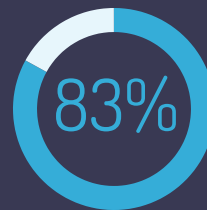

CCM Student Profile

All Students

6,069 students are enrolled at CCM for the Fall 2023 term.

are Full-Time.

Full time students are those registered for 12 credits or more.

are 25 or younger.

12% are 26 to 39
5% are 40 or older

On average, Part-Time students registered for 7 credits while Full-Time registered for 14 credits.

● Full-Time ● Part-Time

Female

Male

Unknown

3%

Slightly more students identify as male than female.

34% of students identify as Hispanic or African American.