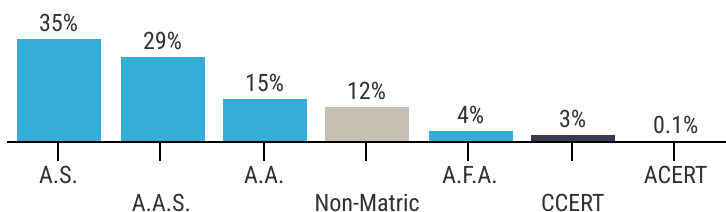

On average, Part-Time students registered for 7 credits while Full-Time registered for 14 credits.

● Full-Time ● Part-Time

Female

Male

Unknown

3%

Slightly more students identify as male than female.

34% of students identify as Hispanic or African American.

Top 5 Majors

Business Administration A.S.	13%
Nursing A.A.S.	12%
Humanities/Social Science A.A.S.	10%
Computer Science A.S.	4%
Radiography A.A.S.	4%