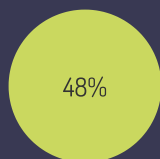

On average, Part-Time students registered for 7 credits while Full-Time registered for 14 credits.

● Full-Time ● Part-Time

Female

Male

Unknown

3%

Slightly more students identify as male than female.

34% of students identify as Hispanic or African American.