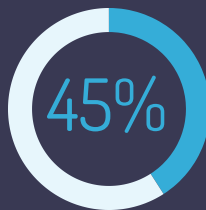

CCM Student Profile

All Students

6,069 students are enrolled at CCM for the Fall 2023 term.

are Full-Time.

Full time students are those registered for 12 credits or more.

are 25 or younger.

12% are 26 to 39
5% are 40 or older

On average, Part-Time students registered for 7 credits while Full-Time registered for 14 credits.

● Full-Time ● Part-Time

Female

Male

Unknown

3%

Slightly more students identify as male than female.

34% of students identify as Hispanic or African American.