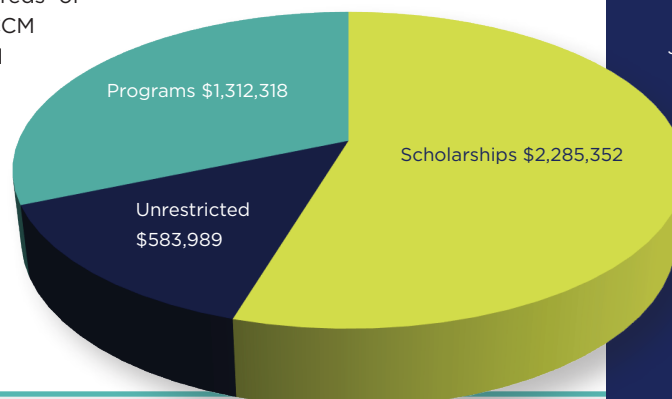

Your Gifts at Work

FOUNDATION

Phone: 973-328-5060 Email: foundation@ccm.edu
Web: www.ccm.edu/foundation/