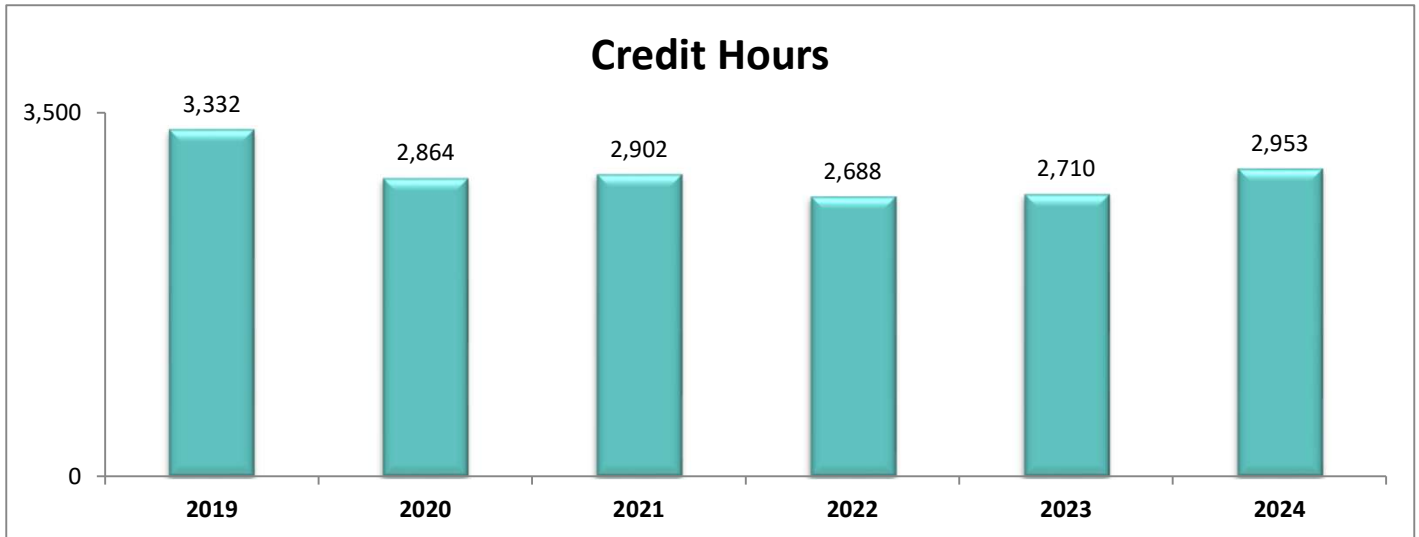

Winterim 2024

Table of Contents.....	2
Winterim Enrollment Comparison 2019 - 2024.....	3
Winterim 2020 - 2024 Enrollment and Credit Hours Comparison.....	4

Winterim Enrollment Comparison 2019-2024

	2019	2020	2021	2022	2023	2024	1 Year % Change	3 Year % Change	5 Year % Change
Headcount	945	815	804	734	733	790	7.8%	-1.7%	-16.4%
Credit Hours	3,332	2,864	2,902	2,688	2,710	2,953	9.0%	1.8%	-11.4%
Number of Sections	60	50	49	49	52	49	-5.8%	0.0%	-18.3%

WINTERIM

Enrollment and Credit Hour Comparison

2020-2024

	<u>2020</u>	<u>2021</u>	<u>2022</u>	<u>2023</u>	<u>2024</u>
<u>Headcount</u>	<u>815</u>	<u>804</u>	<u>734</u>	<u>733</u>	<u>790</u>
<u>Credit Hours</u>	<u>2,864</u>	<u>2,902</u>	<u>2,688</u>	<u>2,710</u>	<u>2,953</u>
<u>Number of Sections</u>	<u>50</u>	<u>49</u>	<u>49</u>	<u>52</u>	<u>49</u>