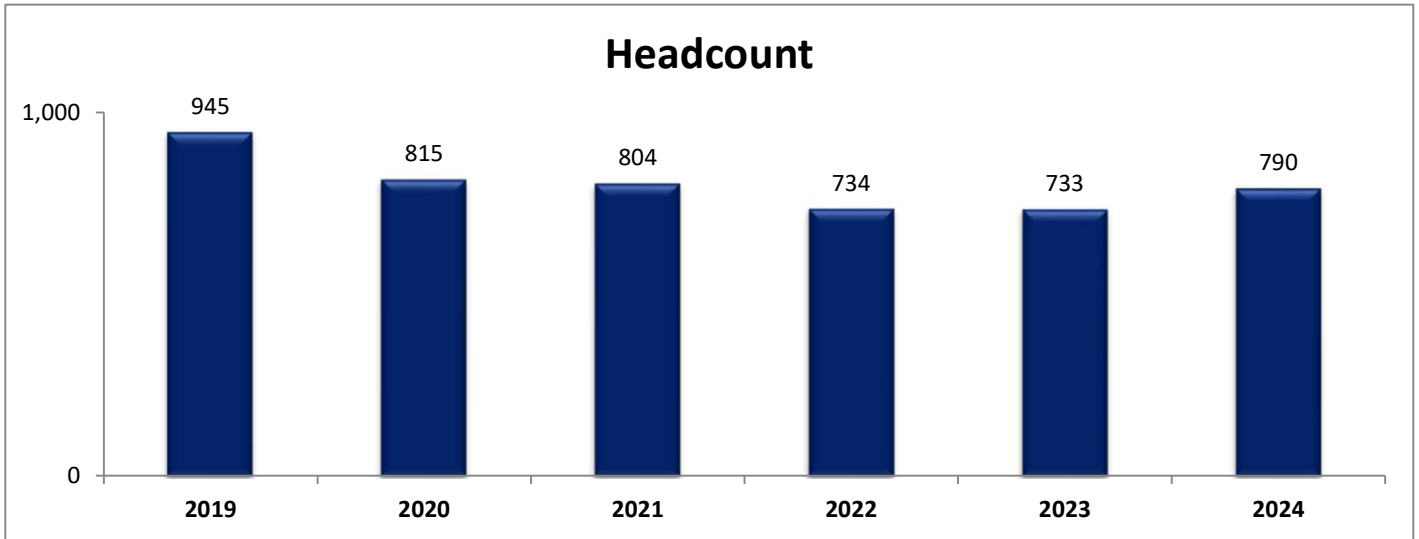

Winterim 2024

Table of Contents.....	2
Winterim Enrollment Comparison 2019 - 2024.....	3
Winterim 2020 - 2024 Enrollment and Credit Hours Comparison.....	4

Winterim Enrollment Comparison 2019-2024

	2019	2020	2021	2022	2023	2024	1 Year % Change	3 Year % Change	5 Year % Change
Headcount	945	815	804	734	733	790	7.8%	-1.7%	-16.4%
Credit Hours	3,332	2,864	2,902	2,688	2,710	2,953	9.0%	1.8%	-11.4%
Number of Sections	60	50	49	49	52	49	-5.8%	0.0%	-18.3%

WINTERIM

Enrollment and Credit Hour Comparison

2020-2024

	<u>2020</u>	<u>2021</u>	<u>2022</u>	<u>2023</u>	<u>2024</u>
<u>Headcount</u>	<u>815</u>	<u>804</u>	<u>734</u>	<u>733</u>	<u>790</u>
<u>Credit Hours</u>	<u>2,864</u>	<u>2,902</u>	<u>2,688</u>	<u>2,710</u>	<u>2,953</u>
<u>Number of Sections</u>	<u>50</u>	<u>49</u>	<u>49</u>	<u>52</u>	<u>49</u>