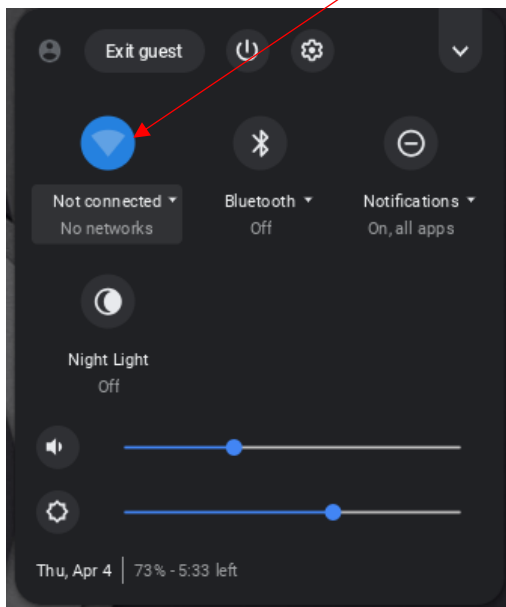

## Connecting to CCM-Wireless (Chromebook)

*CCM-Wireless is a secured network for CCM students, faculty, and staff. To easily connect to CCM-Wireless, please follow these steps:*

1. Click on the bottom right of your home screen.

2. Click on the Wi-Fi icon.