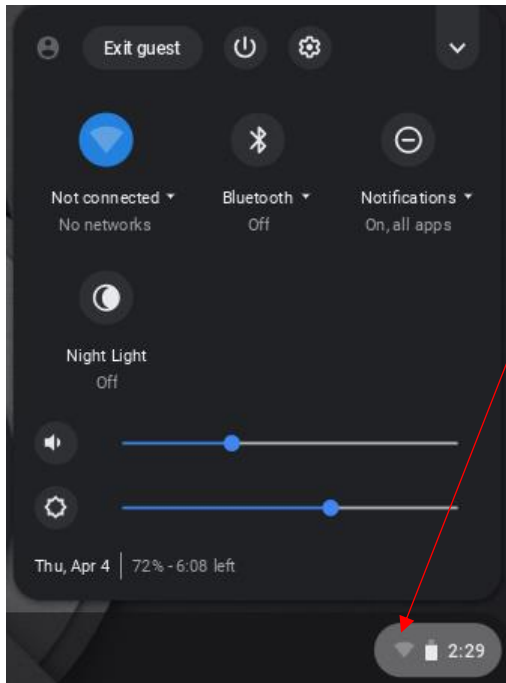

## Connecting to CCM-Wireless (Chromebook)

*CCM-Wireless is a secured network for CCM students, faculty, and staff. To easily connect to CCM-Wireless, please follow these steps:*

1. Click on the bottom right of your home screen.

2. Click on the Wi-Fi icon.