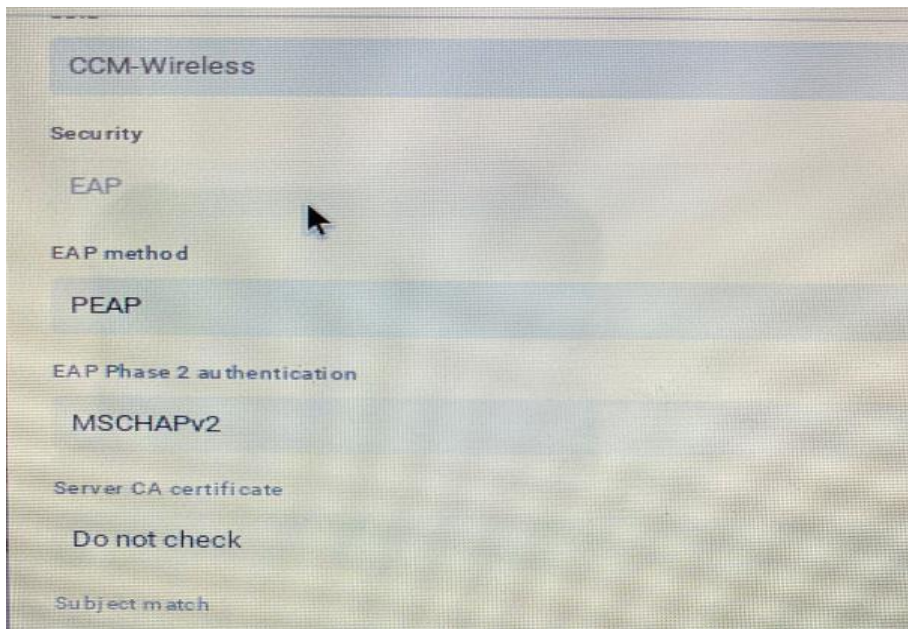

2. Click on the Wi-Fi icon.

## Connecting to CCM-Wireless (Chromebook)

3. Click on CCM-Wireless.

4. A window should pop up to enter selections and your Username and Password.
5. Select:
  - a. Make sure you are connecting to: CCM-Wireless
  - b. EAP Method select - PEAP
  - c. EAP Phase 2 authentication select - MSCHAPv2
  - d. Server CA certificate select – Do not check
6. Click Connect