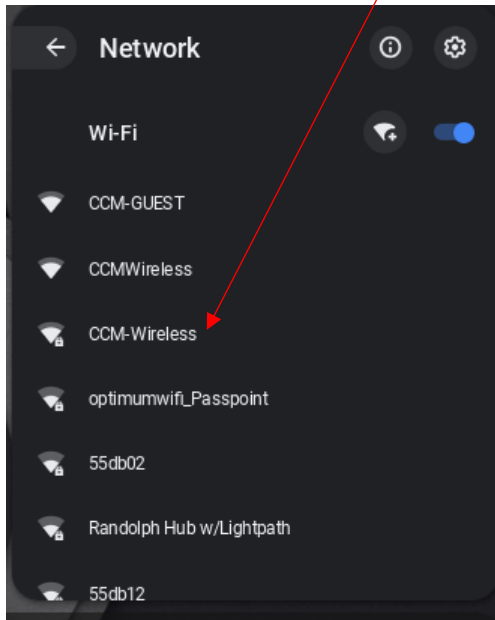

Connecting to CCM-Wireless (Chromebook)

3. Click on CCM-Wireless.

4. A window should pop up to enter selections and your Username and Password.
5. Select:
  - a. Make sure you are connecting to: CCM-Wireless
  - b. EAP Method select - PEAP
  - c. EAP Phase 2 authentication select - MSCHAPv2
  - d. Server CA certificate select – Do not check
6. Click Connect