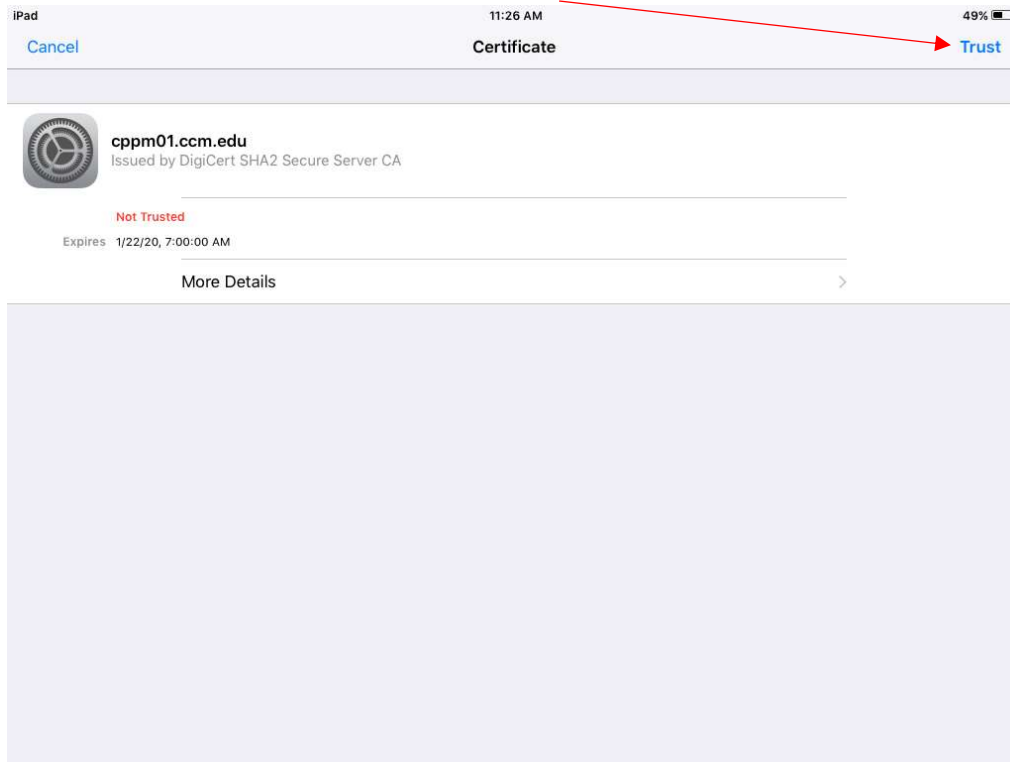

Connecting to CCM-Wireless (Apple)

4. A Certificate window should pop up. Click “Trust” in the upper right hand corner.

5. You are now connected to CCM-Wireless.