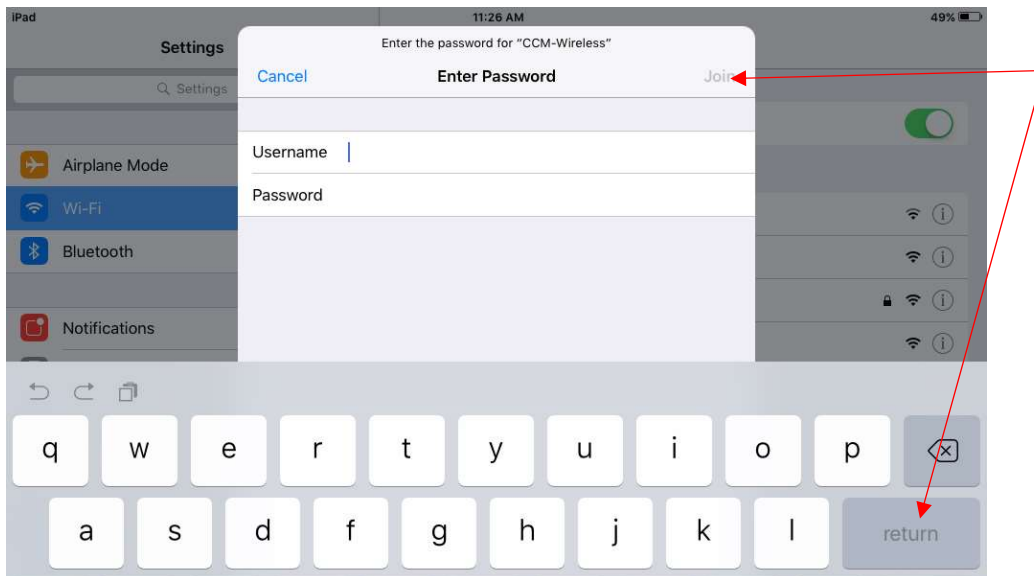

Connecting to CCM-Wireless (Apple)

CCM-Wireless is a secured network for CCM students, faculty, and staff. To easily connect to CCM-Wireless, please follow these steps:

1. Open the Settings app.

2. Tap the Wi-Fi tab on the left and select CCM-Wireless on the right.

3. A window should pop up to enter your Username and Password.
 - a. *If you are a CCM Student:* Enter your Web Advisor/Titans Direct username and password. Tap return or Join when done.
 - b. *If you are a CCM faculty or staff:* Enter your network username and Password. Tap return or Join when done.