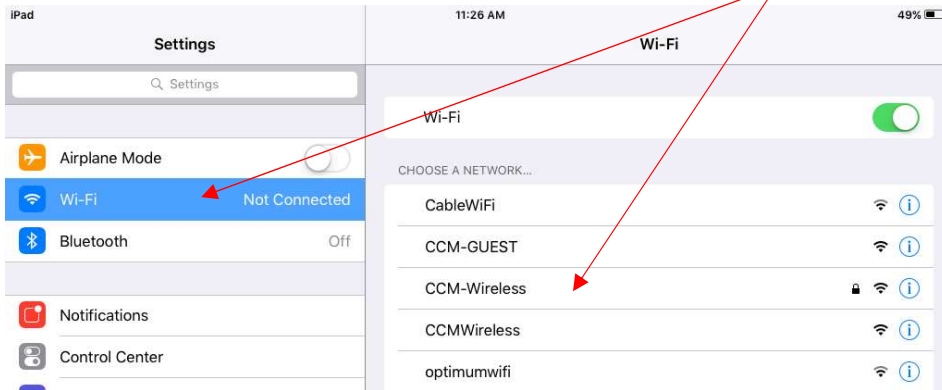

Connecting to CCM-Wireless (Apple)

CCM-Wireless is a secured network for CCM students, faculty, and staff. To easily connect to CCM-Wireless, please follow these steps:

1. Open the Settings app.

2. Tap the Wi-Fi tab on the left and select CCM-Wireless on the right.

3. A window should pop up to enter your Username and Password.
 - a. *If you are a CCM Student:* Enter your Web Advisor/Titans Direct username and password. Tap return or Join when done.
 - b. *If you are a CCM faculty or staff:* Enter your network username and Password. Tap return or Join when done.