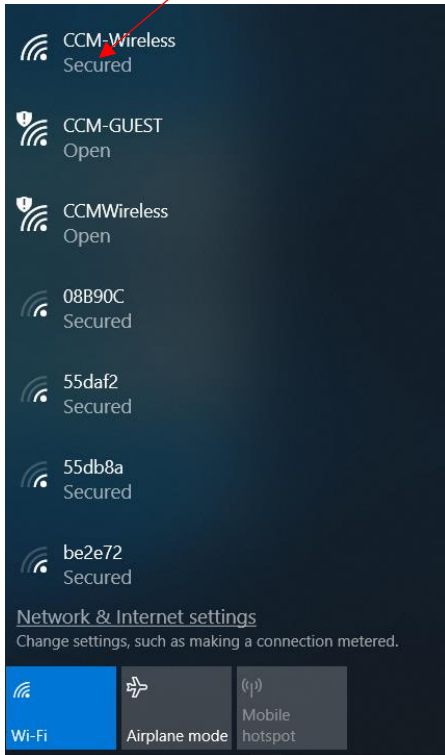

2. Click on CCM-Wireless.