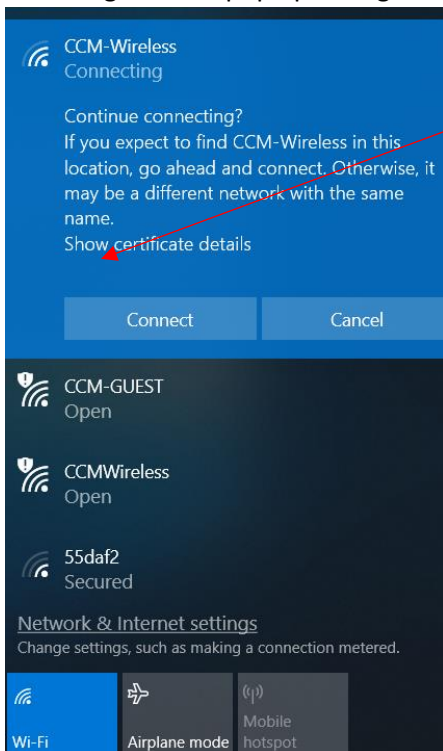

Connecting to CCM-Wireless (Windows 10)

CCM-Wireless is a secured network for CCM students, faculty, and staff. To easily connect to CCM-Wireless, please follow these steps:

1. Click on the Wi-Fi icon on the bottom right part of your screen.

2. Click on CCM-Wireless.

Connecting to CCM-Wireless (Windows 10)

3. Click on Connect automatically and then Connect.

4. A message should pop up asking to Continue connecting, click Connect.

Connecting to CCM-Wireless (Windows 10)