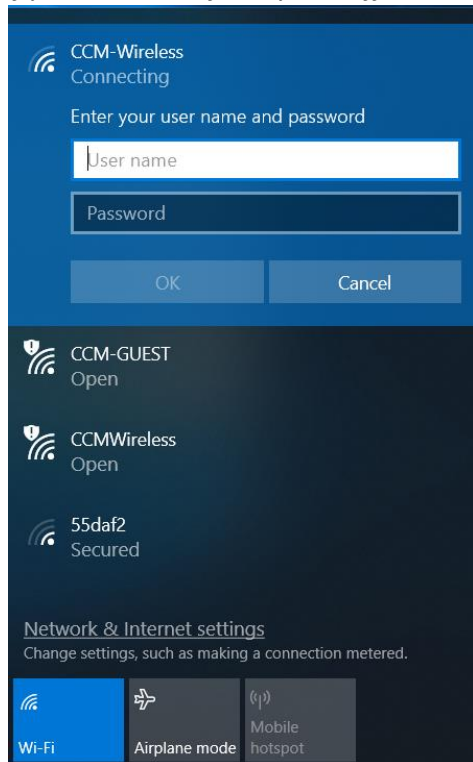

Connecting to CCM-Wireless (Windows 10)

5. Enter your Username and Password.
  - a. *If you are a CCM Student:* Enter your WebAdvisor/Titans Direct Username and Password. Click OK when done.
  - b. *If you are a CCM faculty or staff:* Enter your network Username and Password. Click OK.

6. You are now connected to CCM-Wireless.