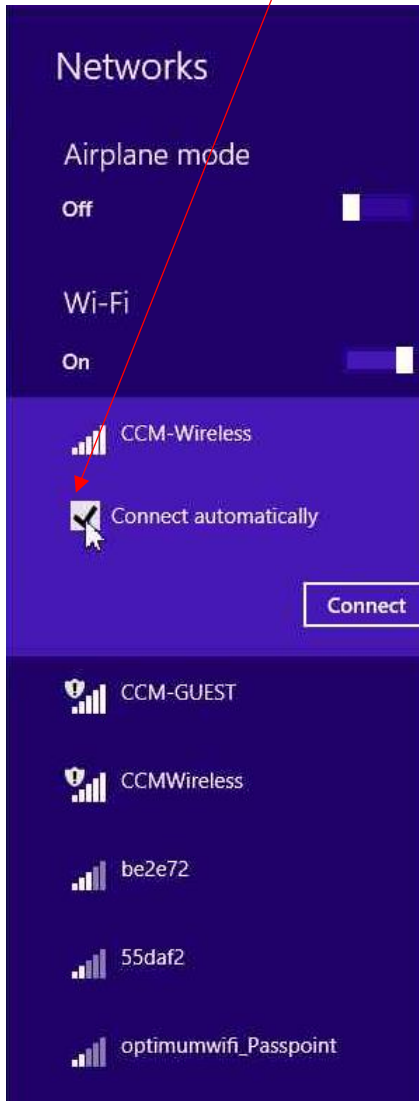

Connecting to CCM-Wireless (Window 8)

3. Click Connect automatically.