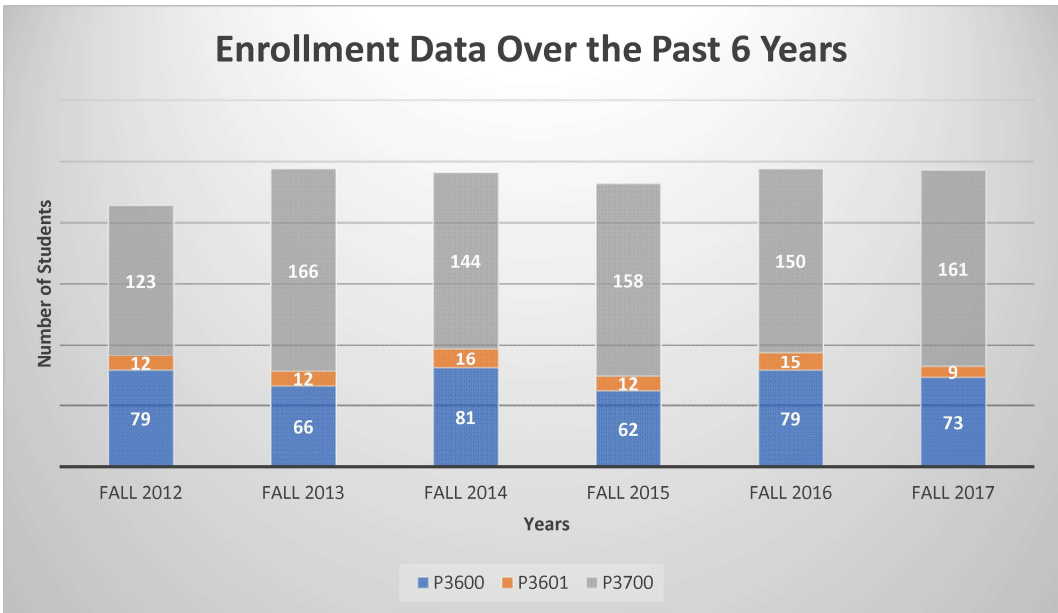

County College of Morris
Engineering Technology Program Enrollment and Graduation Data

Enrollment Data Over the Past 6 Years						
Programs	Fall 2012	Fall 2013	Fall 2014	Fall 2015	Fall 2016	Fall 2017
P3600	79	66	81	62	79	73
P3601	12	12	16	12	15	9
P3700	123	166	144	158	150	161

Number of Graduates Over the Past 6 Years						
Programs	2012	2013	2014	2015	2016	2017
P3600	8	14	7	10	8	12
P3601	5	1	0	2	3	4
P3700	13	17	22	26	30	29

Data Based on Fact Book Fall 2017